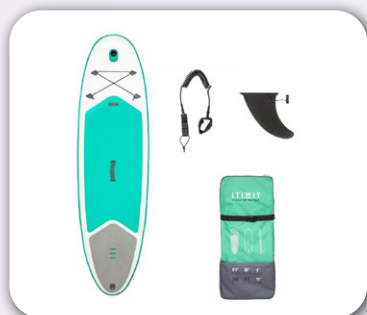

### SUN UMBRELLA

Protect yourself from the sun  
170cm diameter  
UV4 protection  
2 positions

**Price : 10 € TTC**

### SNORKELING KIT

Two sizes available: ADULT and CHILD  
Full face mask or Vento mask and Sailor snorkel  
Soft fins with small wings

**Price per week : Adult 10 € TTC | Child 10 € TTC**

### CHILDREN'S INFLATABLE PADDLE

Wide (30 ") and thick (6") for good rigidity and stability.  
Dimensions folded in the bag (90 x 40 x 22 cm). Inflates to 15 PSI in 6 minutes.  
8 kg. Easy to carry for launching or in your backpack.  
Grooved foam deck for comfort and grip.